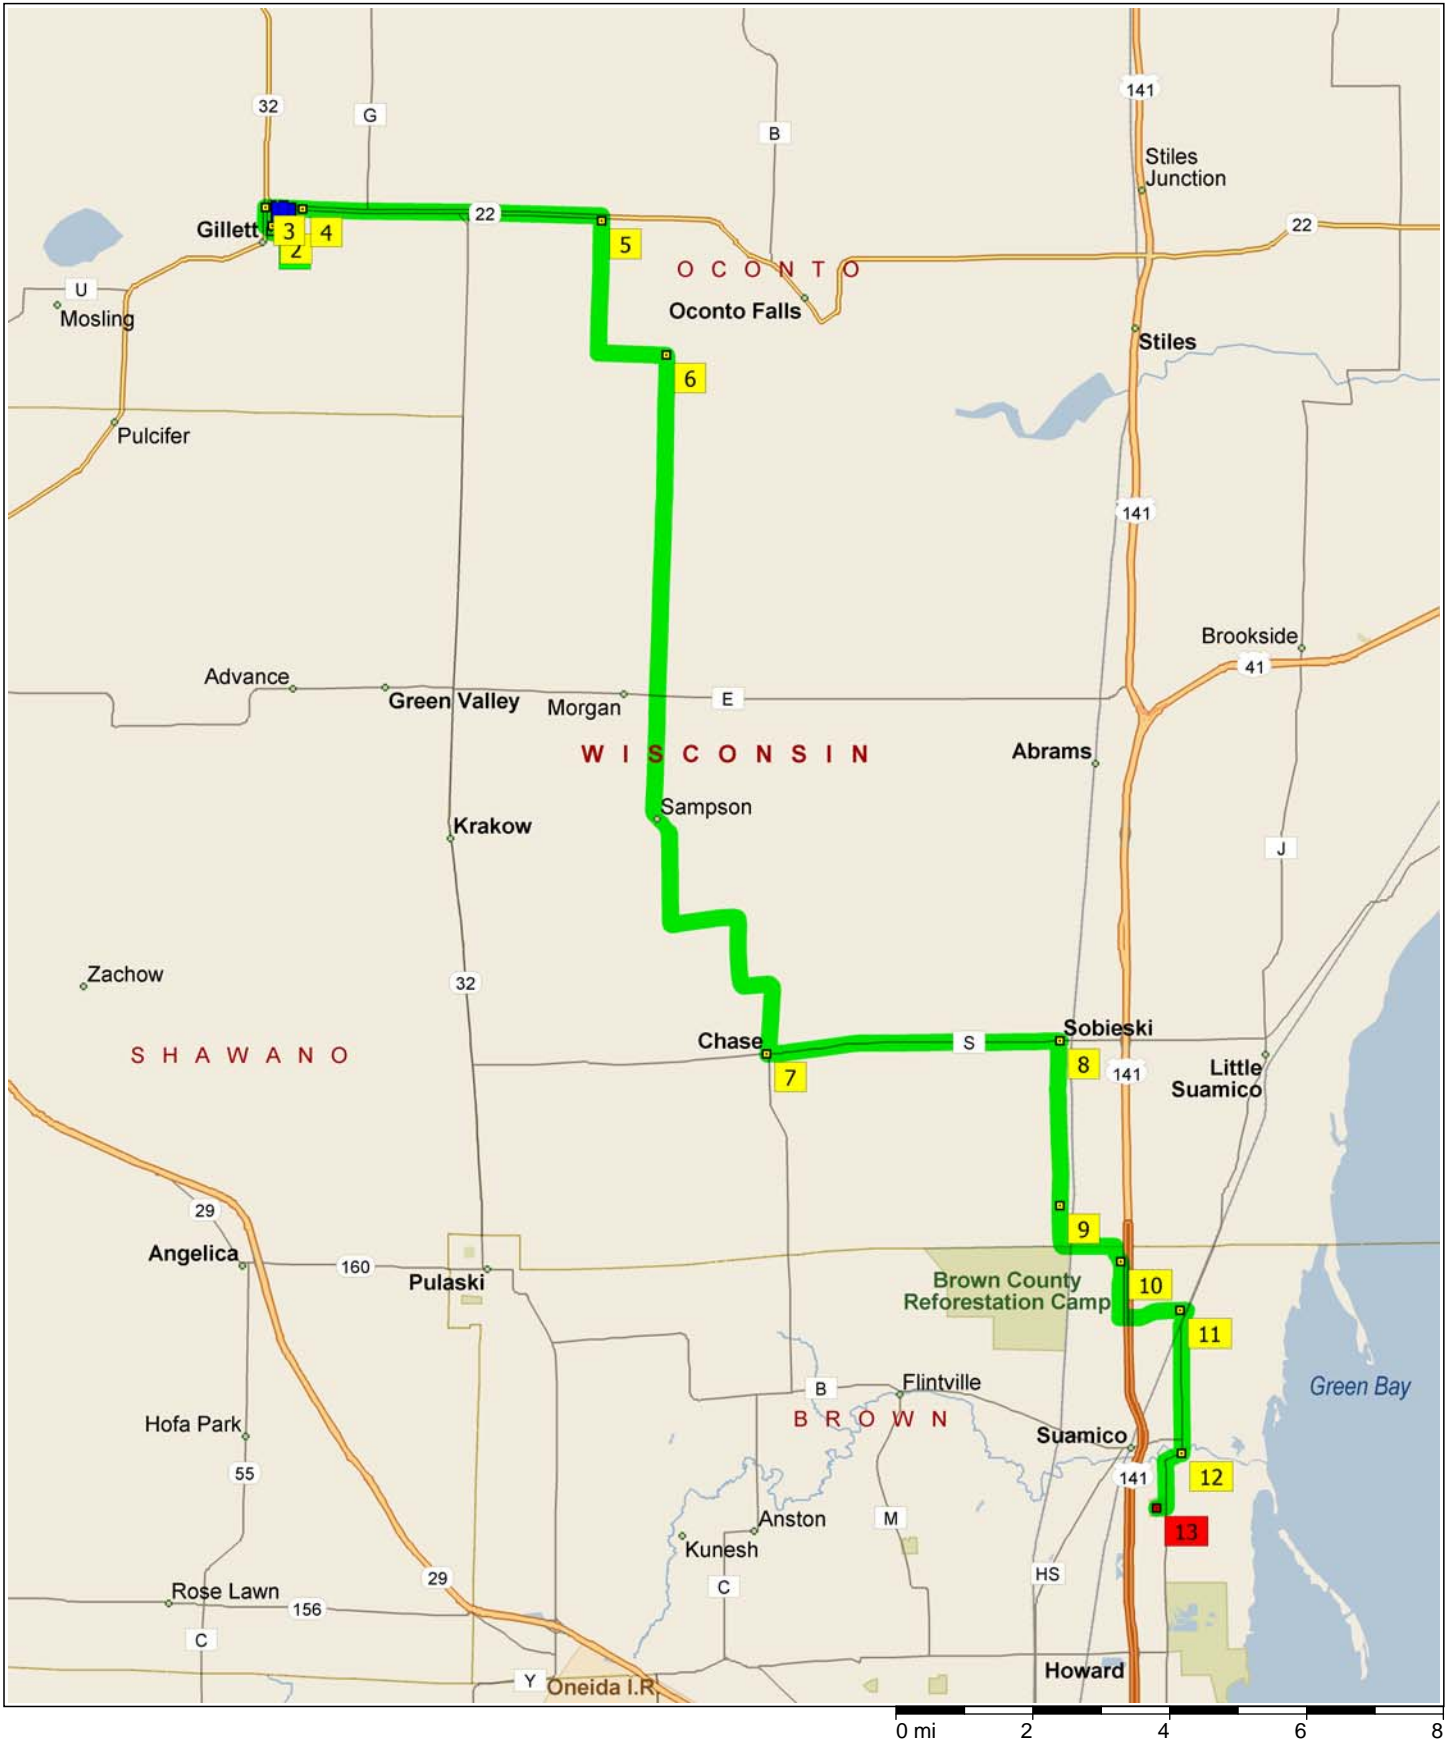

MDA_Route_2008_To_Suamico

33.7 miles; 1 hour, 1 minute

2:30 PM	0.0 mi	1 Depart E Park St, Gillett, WI 54124 on Local road(s) (South) for 43 yds
2:30 PM	0.1 mi	Turn LEFT (East) onto E Park St for 0.1 mi
2:30 PM	0.1 mi	Turn LEFT (West) onto E Washington St for 43 yds
2:31 PM	0.2 mi	2 At near Gillett, stay on E Washington St (West) for 174 yds
2:31 PM	0.3 mi	Turn RIGHT (North) onto SR-22 [N MacKenzie Ave] for 0.3 mi
2:32 PM	0.5 mi	3 At SR-22, Gillett, WI 54124, turn RIGHT to stay on SR-22 [SR-32] for 0.5 mi
2:33 PM	1.1 mi	4 At 10665 SR-32, Gillett, WI 54124, stay on SR-22 [SR-32] (East) for 4.4 mi
2:38 PM	5.4 mi	Turn RIGHT (South) onto CR-K for 131 yds
2:39 PM	5.5 mi	5 At 5878 CR-K, Oconto Falls, WI 54154, stay on CR-K (South) for 1.9 mi
2:42 PM	7.5 mi	Turn LEFT (East) onto CR-CC for 1.0 mi
2:44 PM	8.4 mi	6 At 8507 CR-CC, Oconto Falls, WI 54154, turn RIGHT (South) onto CR-C for 11.8 mi
3:03 PM	20.3 mi	Turn RIGHT (West) onto CR-S for 43 yds
3:04 PM	20.3 mi	7 At Chase, stay on CR-S (East) for 4.3 mi
3:11 PM	24.6 mi	8 At Sobieski, return West on CR-S for 43 yds
3:11 PM	24.6 mi	Turn LEFT (South) onto Cross Rd for 2.4 mi
3:17 PM	27.0 mi	9 At 362 Cross Rd, Sobieski, WI 54171, stay on Cross Rd (South) for 0.6 mi
3:19 PM	27.6 mi	Bear LEFT (South-East) onto Brown Rd for 0.8 mi
3:20 PM	28.4 mi	Turn RIGHT (South) onto Velp Ave for 0.3 mi
3:21 PM	28.6 mi	10 At 14858 Velp Ave, Suamico, WI 54173, stay on Velp Ave (South) for 0.8 mi
3:22 PM	29.5 mi	Turn LEFT (East) onto Norfield Rd for 0.9 mi
3:25 PM	30.4 mi	11 At 1304 Norfield Rd, Suamico, WI 54173, stay on Norfield Rd (East) for 0.1 mi
3:25 PM	30.5 mi	Turn RIGHT (South) onto CR-J [Lakeview Dr] for 2.1 mi
3:29 PM	32.6 mi	12 At 3301 Lakeview Dr, Suamico, WI 54173, stay on CR-J [Riverside Dr] (West) for 0.3 mi
3:29 PM	32.9 mi	Turn LEFT (South) onto CR-J [Lakeview Dr] for 0.7 mi
3:30 PM	33.5 mi	Turn RIGHT (West) onto Local road(s) for 0.1 mi
3:31 PM	33.7 mi	13 Arrive Idlewild Community Park