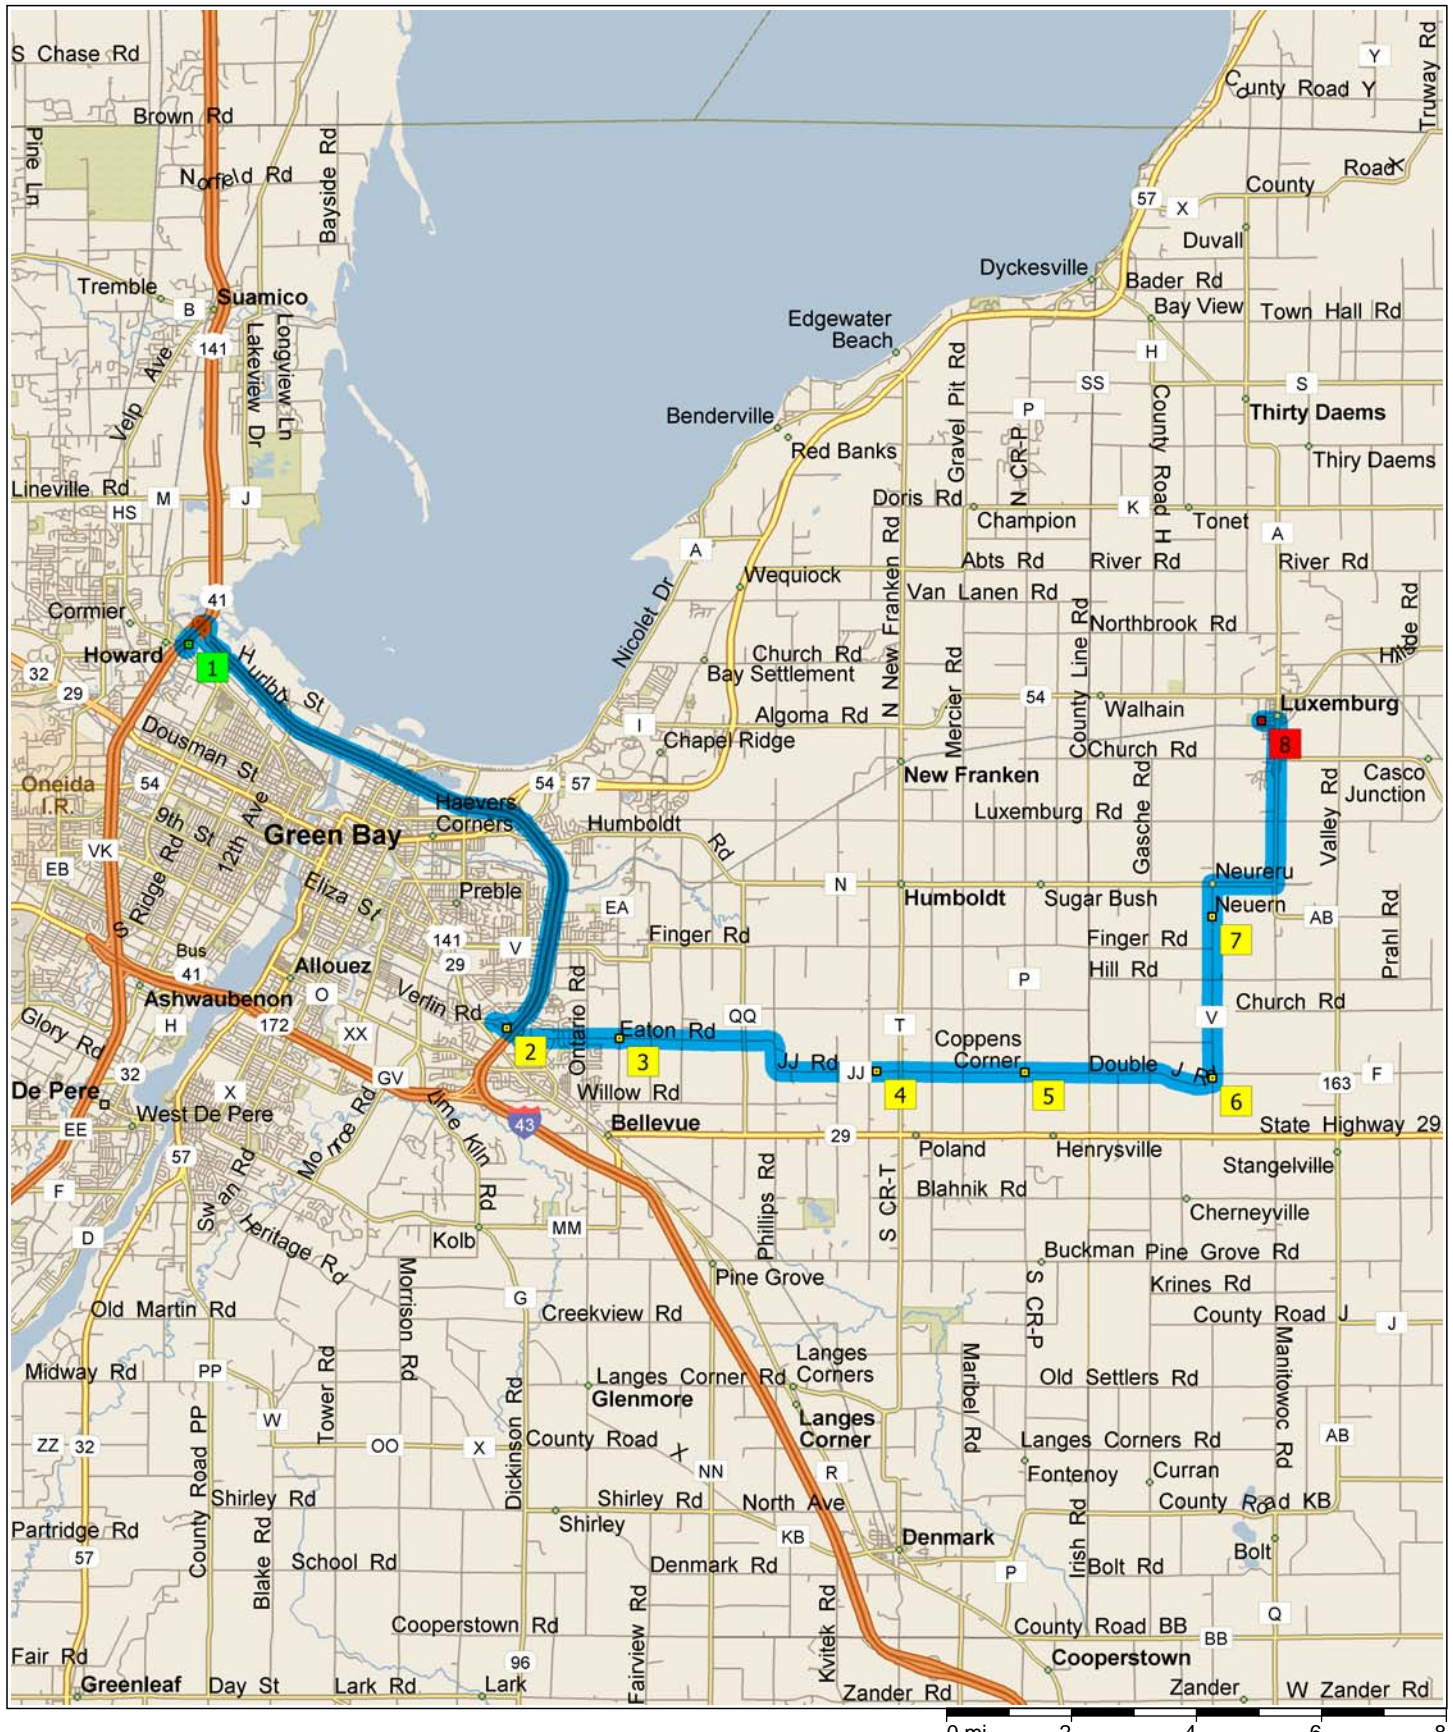

2010 MDA Packerland Ride Parade Route

30.4 miles; 47 minutes

11:00 AM	0.0 mi	1 Depart 745 N Memorial Dr, Green Bay, WI 54303 on N Memorial Dr (South-West) for 131 yds
11:00 AM	0.1 mi	Turn RIGHT (North-West) onto US-141 [US-41 Bus], then immediately bear RIGHT (North) onto Ramp for 0.2 mi
11:01 AM	0.3 mi	Road name changes to US-141 [US-41] for 0.3 mi Resurfacing between Ashwaubenon and Howard (NB) (February 28, 2009 - August 31, 2010)
11:01 AM	0.5 mi	At exit 171, take Ramp (RIGHT) onto I-43 for 9.6 mi towards I-43 / Milwaukee
11:10 AM	10.2 mi	At exit 181, turn RIGHT onto Ramp for 0.4 mi towards CR-JJ / Eaton Rd
11:11 AM	10.6 mi	Keep LEFT to stay on Ramp for 54 yds towards Manitowoc Rd / Eaton Rd
11:11 AM	10.6 mi	Keep STRAIGHT onto Local road(s) for 10 yds
11:11 AM	10.6 mi	Turn LEFT (East) onto CR-JJ [Manitowoc Rd] for 0.3 mi
11:12 AM	10.9 mi	Turn LEFT (North-East) onto Local road(s) for 10 yds
11:12 AM	10.9 mi	Turn LEFT (North-West) onto CR-JJ [Manitowoc Rd] for 0.3 mi
11:13 AM	11.2 mi	2 At Manitowoc Rd, Green Bay, WI 54311, stay on CR-JJ [Manitowoc Rd] (West) for 0.8 mi
11:14 AM	12.0 mi	Turn LEFT (North-East) onto Eaton Rd for 10 yds
11:15 AM	12.0 mi	Keep STRAIGHT onto CR-JJ [Eaton Rd] for 1.5 mi
11:18 AM	13.5 mi	Enter roundabout for 43 yds
11:18 AM	13.5 mi	3 At 3300 CR-JJ, Green Bay, WI 54311, turn RIGHT (East) onto CR-JJ [Eaton Rd] for 2.0 mi
11:20 AM	15.5 mi	Keep STRAIGHT onto CR-JJ for 2.5 mi
11:24 AM	18.0 mi	4 At 5051 JJ Rd, Luxemburg, WI 54217, stay on CR-JJ (East) for 2.4 mi
11:28 AM	20.4 mi	5 At Coppens Corner, stay on CR-JJ (East) for 1.0 mi
11:29 AM	21.4 mi	Road name changes to Double J Rd for 2.0 mi
11:34 AM	23.5 mi	Turn LEFT (North) onto CR-V for 131 yds
11:35 AM	23.5 mi	6 At Pilsen, stay on CR-V (North) for 2.6 mi
11:39 AM	26.1 mi	7 At Neuern, stay on CR-V (North) for 0.5 mi
11:40 AM	26.6 mi	Turn RIGHT (East) onto CR-N for 1.0 mi
11:42 AM	27.6 mi	Turn LEFT (North) onto SR-163 [CR-Ab] for 2.0 mi
11:44 AM	29.6 mi	Keep STRAIGHT onto SR-163 [CR-A] for 0.6 mi
11:45 AM	30.2 mi	Turn LEFT (West) onto Elm St for 0.2 mi
11:46 AM	30.4 mi	Road name changes to Local road(s) for 98 yds
11:47 AM	30.4 mi	8 Arrive near Luxemburg